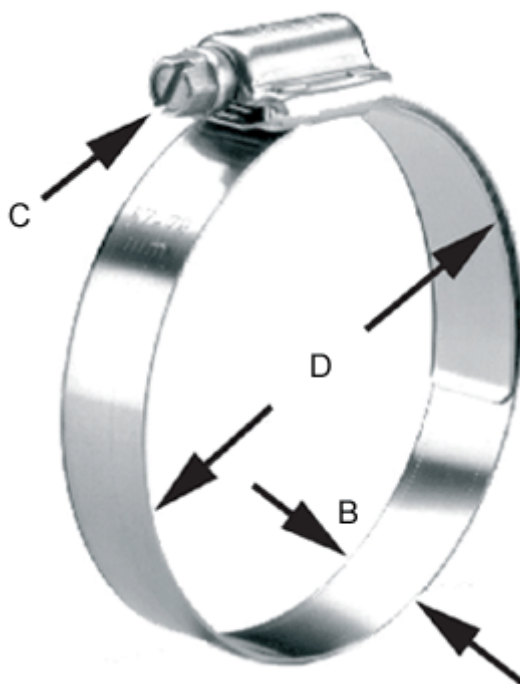

Article number: 021566804183

Description: Norma worm drive hose clamp
HD 172-194/16 C8 W4

Measures

C (screw type) = C8 hexagon slotted screw sw 8

Diameter D = 172-194

Width B = 16